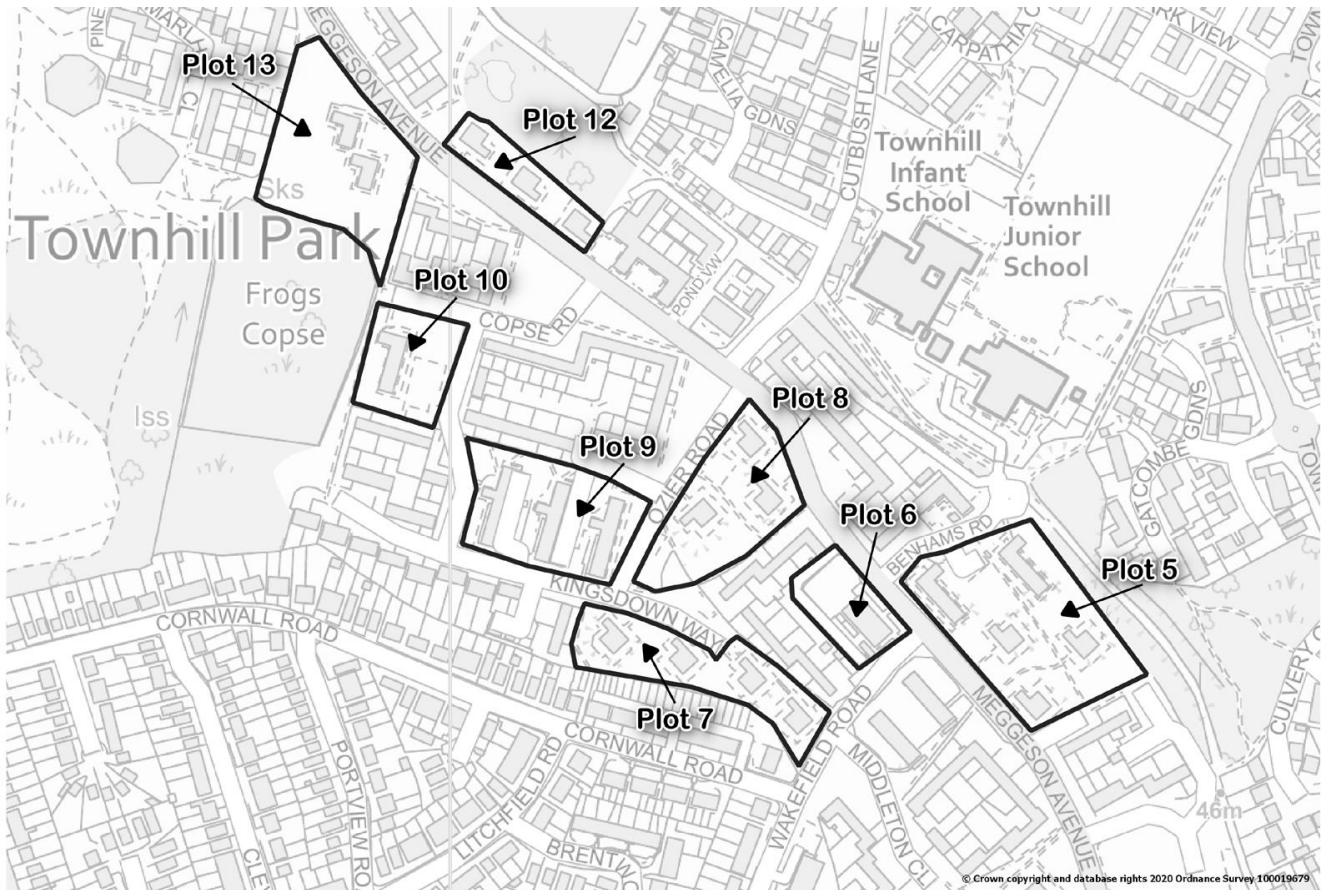

Appendix 2

Townhill Park Decommissioning: Location of Development Plots

Redevelopment plots not shown on the map:

- Plot 1 - Roundhill Close redeveloped with 56 new homes
- Plot 2 - Already decommissioned and under redevelopment
- Plots 3 & 4 - Withdrawn from the development proposals
- Plot 11 - No decommissioning required as existing open space

Plot 5 Proposed Changes Location

Existing

Proposed