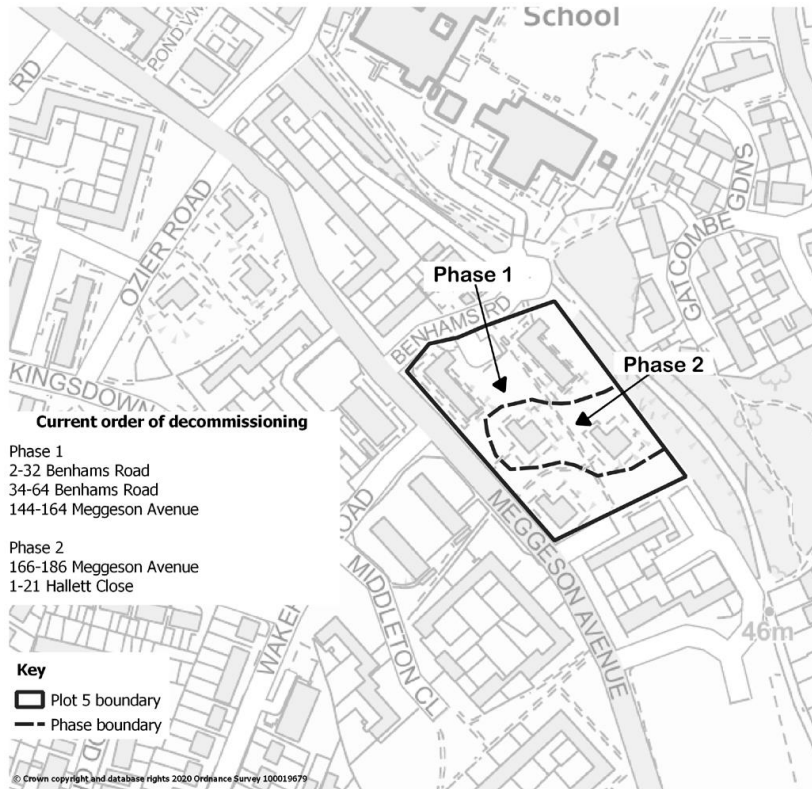

Appendix 2

Townhill Park Decommissioning: Location of Development Plots

Redevelopment plots not shown on the map:

- Plot 1 - Roundhill Close redeveloped with 56 new homes
- Plot 2 - Already decommissioned and under redevelopment
- Plots 3 & 4 - Withdrawn from the development proposals
- Plot 11 - No decommissioning required as existing open space

Plot 5 Proposed Changes Location

Existing

Proposed